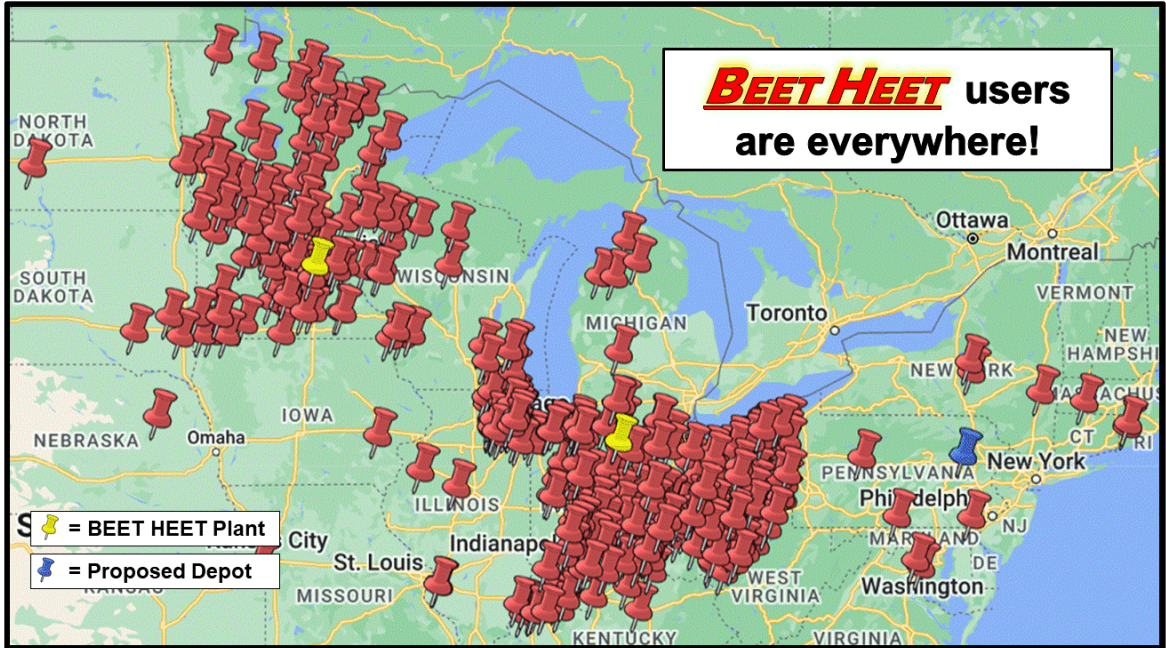

449
LOCATIONS!

WHO'S USING
BEET HEET®

449
LOCATIONS!

Hundreds of agencies in 15 states have transitioned away from 32% CaCl₂, “beet juice” and various “super-mix” deicers in favor of ***BEET HEET***. In fact, ***BEET HEET*** users have won the National APWA *Excellence In Snow & Ice Control Award* 9 times in the last 13 years! What do all of these agencies see in ***BEET HEET***? Please read on.